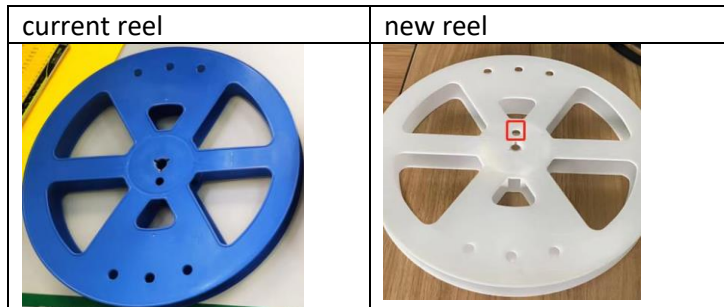

**Product Change Notification**

LFPCN#: 41456

Issue Date: Aug 2, 2022

By: Xu Jin

Sr. Product Manager

JXu5@littelfuse.com

**Type of Notification: Change packing reel for GDT parts (LS type)**

**Description of Change:**

LF will change the packing reel for GDT parts (LS type). The size of the package and the quantity of products in the package remain the same.

**Impacted Part Number:**

CG2230LSTR
CG2470LSTR
CG75LSTR
CG75LS
CG90LS
CG90LSTR
CG2350LSTR
CG2800LS
CG2300LS
CG2300LSSN
CG2470LS
CG2600LS
CG21000LSTR
CG110LSTR